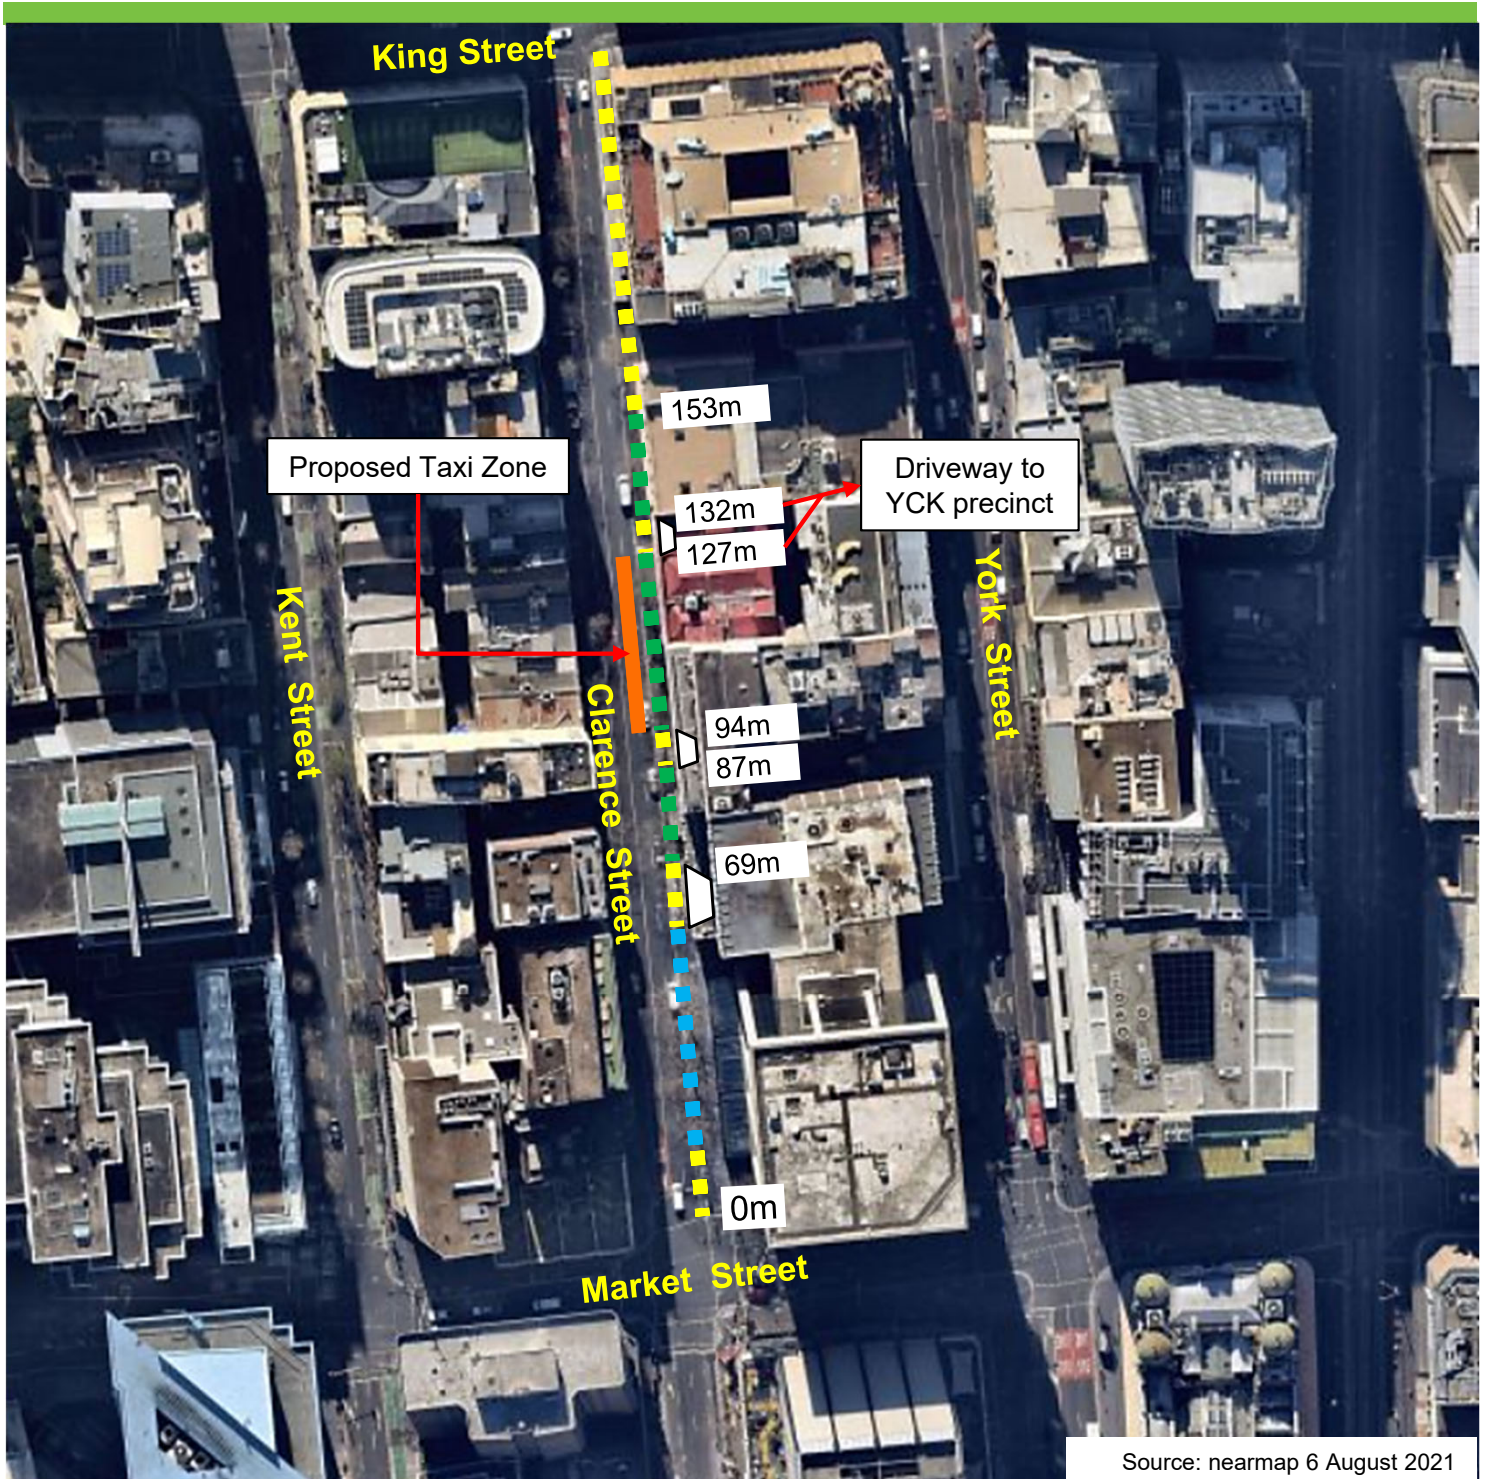

Clarence Street, Sydney Proposed parking changes

Source: nearmap 6 August 2021

Existing

- No Stopping
3pm-8pm Mon-Fri
10am-6pm Sat-Sun & Public Holidays
- Loading Zone Ticket
6am-3pm Mon-Fri
6am-10am Sat-Sun & Public Holidays
- 4P Ticket
8pm-Midnight Mon-Fri
6pm-10pm Sat-Sun & Public Holidays

-  Bus Zone
Route Service Buses Excepted
15 Minute Limit
-  No Stopping

Proposed

- No Stopping
3pm-8pm Mon-Fri
10am-6pm Sat-Sun & Public Holidays
- Loading Zone Ticket
6am-3pm Mon-Fri
6am-10am Sat-Sun & Public Holidays
- Taxi Zone
All Other Times